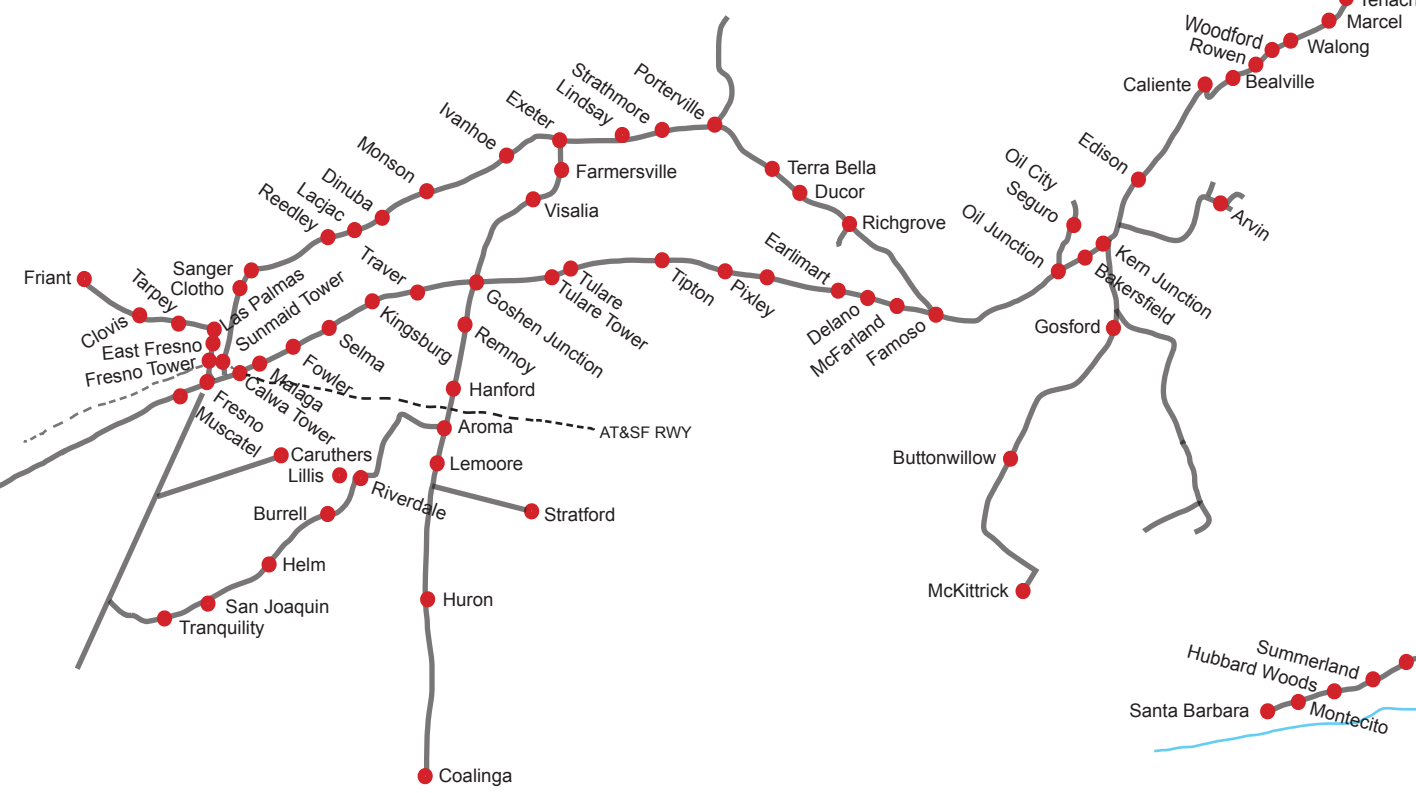

THE SAN JOAQUIN DIVISION *

Southern Pacific Company

June 17, 1940

*Only Locations Covered in This Book Are Included on Map

THE LOS ANGELES DIVISION *

Southern Pacific Company

August 2, 1918

Pacific Ocean